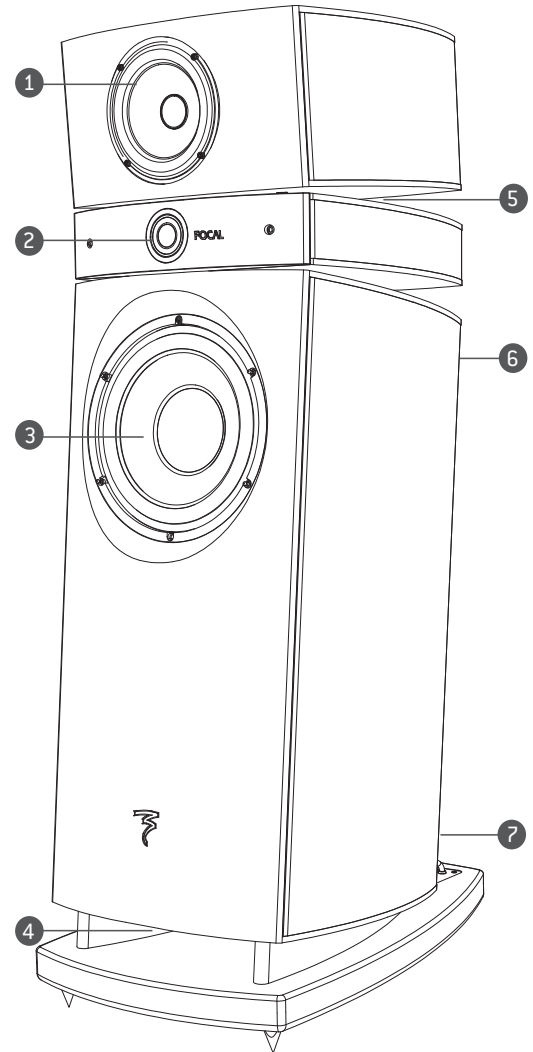

- A reference 3-way floorstanding loudspeaker
- Very high-end but with moderate size
- Utopia 3 technologies: Beryllium, IAL2™, Focus Time™, OPC+™, W™, Power Flower™, Gamma Structure™
- Sound personalization with adjustable bass and treble levels
- 100% Focal manufacture

## Product specification sheet

- 1 **6 1/2" (16.5cm) Power Flower midrange "W" driver**
  - > 3<sup>rd</sup> generation W composite sandwich technology, laser cut-out
  - > Power Flower magnet, maximal power and reduced magnetic leaks
- 2 **IAL2 pure Beryllium inverted dome tweeter**
  - > very large bandwidth from 1 to 40kHz
  - > IAL2 (Infinite Acoustic Loading): low resonance frequency at 580Hz
  - > definition, rapidity and transparency of the midrange/treble
- 3 **11" (27cm) "W" woofer**
  - > 3<sup>rd</sup> generation W composite sandwich technology, laser cut-out
  - > powerful permanent magnet
- 4 **High section laminar port**
  - > no air flow or distortion noises
  - > no dynamic compression of the bass
- 5 **Focus Time**
  - > mechanical phase optimization of the drivers
  - > driver orientation towards the listener
- 6 **Gamma Structure**
  - > MDF panels up to 2" (5cm) for a stable mechanical reference
  - > anti-vibration heavy structure, optimized by vibratory cartography
- 7 **OPC+ filtering**
  - > Bass adjustment on ±1dB, treble on ±1.5dB
  - > audiophile type components
  - > WBT connectors

Removable tweeter and woofer grilles

Type	3-way, floorstanding bass-reflex loudspeaker
Drivers	Multiferrite 11" (27cm) "W" woofer Power Flower 6 1/2" (16.5cm) "W" Midrange IAL2 pure Beryllium inverted dome 1" (27mm) tweeter
Frequency response (+/- 3dB)	28Hz - 40kHz
Response at - 6dB	24Hz
Sensitivity (2.83V / 1m)	92dB
Nominal impedance	8 Ω
Minimal impedance	3.1 Ω
Filtering frequencies	250Hz / 2500Hz
Recommended amp power	40 - 500W
Dimensions (H x L x D)	49 1/8 x 15 1/2 x 26 3/8" (1247 x 393 x 670mm)
Weight	187.4lb (85kg)